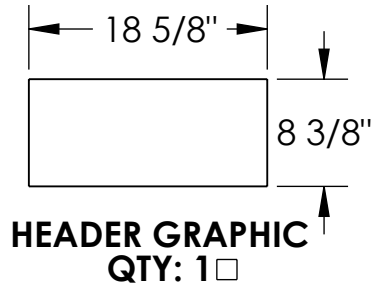

PACKING LIST FOR JELD-WEN 5 DOOR PULL OUT DISPLAY

**OPTIONAL
SIDE GRAPHICS
NOT SHOWN
QTY: 2**

**BACK WELDMENT
TDFG-15476
WITH CLIPS IN BASE
QTY: 1**

**FRONT WELDMENT
TDFG-15475
WITH CLIPS IN BASE
AND CAPS ON TUBES
QTY: 1**